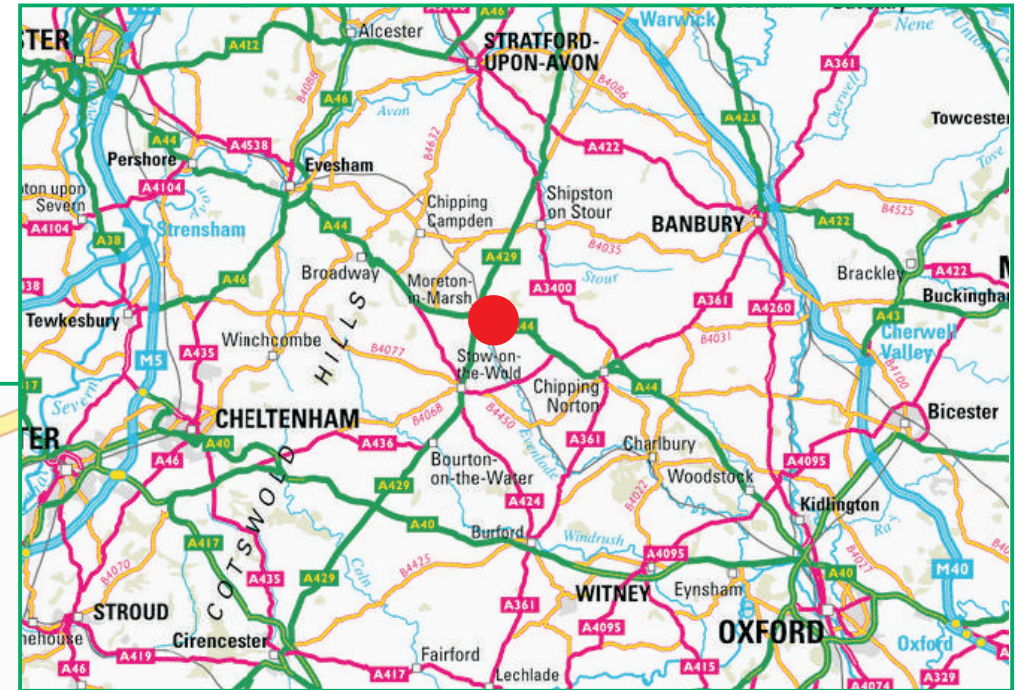

# DIRECTIONS

### Nearest Transport Links

Moreton-In-Marsh Railway Station: ½ mile (1km)

Motorway: M40 J11: 17miles (27km)

Birmingham Airport: 32 miles (52 km)

Swallow House,  
Cotswold Business Village  
London Road  
Moreton in Marsh  
Gloucestershire  
GL56 0JQ