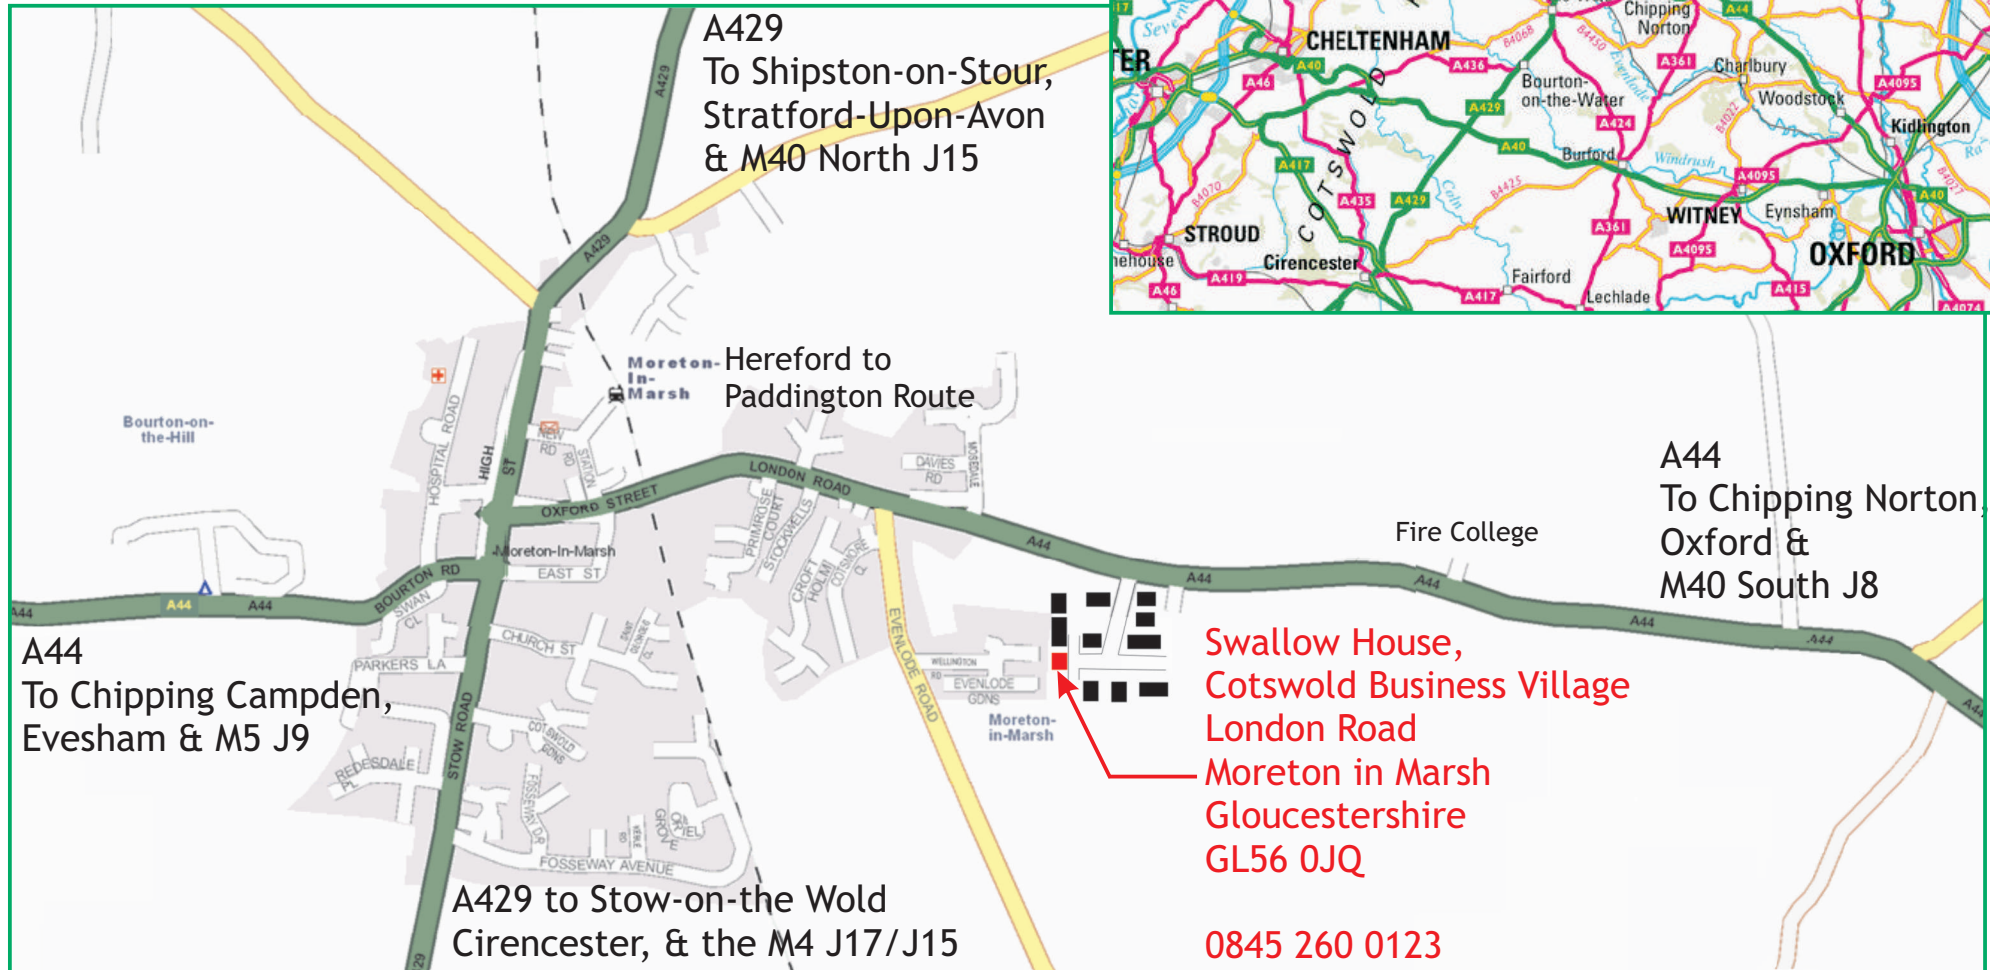

# DIRECTIONS

### Nearest Transport Links

Moreton-In-Marsh Railway Station: ½ mile (1km)

Motorway: M40 J11: 17miles (27km)

Birmingham Airport: 32 miles (52 km)

Swallow House,  
Cotswold Business Village  
London Road  
Moreton in Marsh  
Gloucestershire  
GL56 0JQ